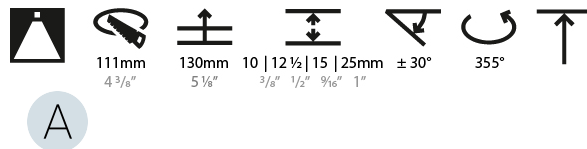

PHYSICAL

Shape: Round
Diameter (mm): 107
Diameter (in): 4 3/16
Height (mm): 112
Height (in): 4 7/16
Ceiling Thickness (mm): 10 / 12.5 / 15 / 25
Ceiling Thickness (in): 3/8 or 1/2 or 9/16 or 1
Min. Recessing Depth (mm): 130
Min. Recessing Depth (in): 5 1/8
Light Distribution: Adjustable / Downlight
Weight (kg): 0.583
Weight (lbs): 1.28
Fixture Finish: SSR / BKV / CWI / CRY / HAB / UFT / ITA / RUA / FTG / MYG / LOD / PUS / FRO / FUP / KIA / POP / BLS / SPG / MEY / GOH / GUM / CHC / COM / ABZ / JAG / OBR / MOS / ROR
Fixture Material: Aluminum Die Cast
Cut-out Measurements: Ø111mm/4 3/8"
Upon Request: Unique Ceiling Thickness

ELECTRICAL

Lamp Type: LED (Zhaga Standard)
Input Wattage (W): 16.5
Total Output Wattage (W): 14.7
Dimming: Dali Dimming
Driver Location: Recessed Housing
Driver Type: Constant Current - 120Vac
Driver Class: Class 2
Housing: See Components
Input Voltage (V): 120
Constant Current (MA): 350

LED

Number of LEDs: 1
Max. Delivered Lumen (lm): 770
Nominal Lumen (lm): 1140
CRI: >90 CRI
Lamp Life (hrs): 50000
Upon Request: RGB-W Tunable White Special Color Temperature Special LED

OPTICAL

Reflector: 20 / 40 / 60
Adjustability: Rotational 355°; Tilt 30°
Upon Request: Special Beam Angles

RATINGS AND CERTIFICATIONS

Certified By: Certified for North American Standards
IP rating: IP20