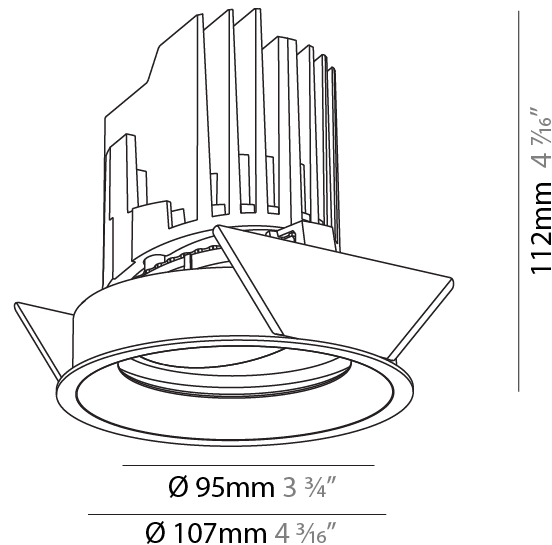

PHYSICAL

Shape: Round
Diameter (mm): 107
Diameter (in): 4 3/16
Height (mm): 112
Height (in): 4 7/16
Ceiling Thickness (mm): 10 / 12.5 / 15
Ceiling Thickness (in): 3/8 or 1/2 or 9/16
Min. Recessing Depth (mm): 130
Min. Recessing Depth (in): 5 1/8
Light Distribution: Adjustable / Downlight
Weight (kg): 0.47
Weight (lbs): 1.04
Fixture Finish: SSR / BKV / CWI / CRY / HAB / UFT / ITA / RUA / FTG / MYG / LOD / PUS / FRO / FUP / KIA / POP / BLS / SPG / MEY / GOH / GUM / CHC / COM / ABZ / JAG / OBR / MOS / ROR
Fixture Material: Aluminum Die Cast
Cut-out Measurements: 98mm / 3 7/8"

ELECTRICAL

Lamp Type: LED (Zhaga Standard)
Input Wattage (W): 13.2 / 16.5
Total Output Wattage (W): 12 / 15
Dimming: Tri-Mode (Non-Dimming and Phase Dimming (120Vac only) and 0-10V Dimming)
Driver Included: No
Driver Location: Recessed Housing
Driver Type: Constant Current - Universal
Driver Class: Class 2
Housing: See components
Input Voltage (V): 120 - 277
Constant Current (MA): 350

LED

Number of LEDs: 1
Color Temperature (°K): 2700 / 3000 / 3500 / 4000
Max. Delivered Lumen (lm): 790 / 880 / 951 / 970
Nominal Lumen (lm): 960 / 1070 / 1156 / 1180
CRI: >90 CRI
Efficiency (%): 0.885
Lamp Life (hrs): 50000

OPTICAL

Reflector°: 10
Optic°: Lens Pack - No Lens
Adjustability: Rotational 355°; Tilt 30°

RATINGS AND CERTIFICATIONS

Certified By: Certified for North American Standards
IP rating: IP20

	98mm 3 7/8"	130mm 5 1/8"	10 | 15mm 3/8" | 9/16"	30°	355°