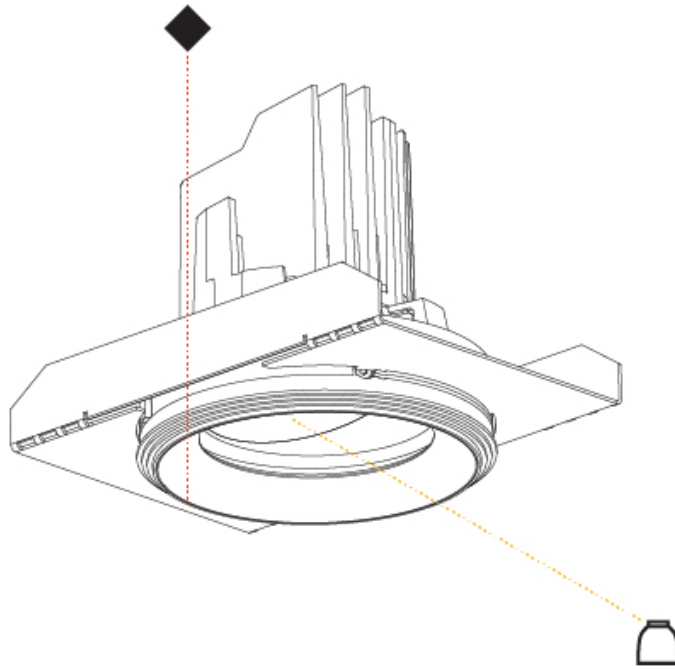

## BIONIQ ROUND ADJUSTABLE TRIMLESS

A35527-

PROJECT

TYPE

SPECIFIER

QUANTITY

DATE

PROJECT	
TYPE	
SPECIFIER	
QUANTITY	
DATE	

### PHYSICAL

Shape: Round  
 Diameter (mm): 107  
 Diameter (in): 4 3/16  
 Height (mm): 112  
 Height (in): 4 7/16  
 Min. Recessing Depth (mm): 130  
 Min. Recessing Depth (in): 5 1/8  
 Light Distribution: Adjustable / Downlight  
 Weight (kg): 0.46  
 Weight (lbs): 1.01  
 Fixture Finish: [SSR / BKV / CWI / CRY / HAB / UFT / ITA / RUA / FTG / MYG / LOD / PUS / FRO / FUP / KIA / POP / BLS / SPG / MEY / GOH / GUM / CHC / COM / ABZ / JAG / OBR / MOS / ROR](#)  
 Fixture Material: Aluminum Die Cast  
 Cut-out Measurements: 98mm / 3 7/8"